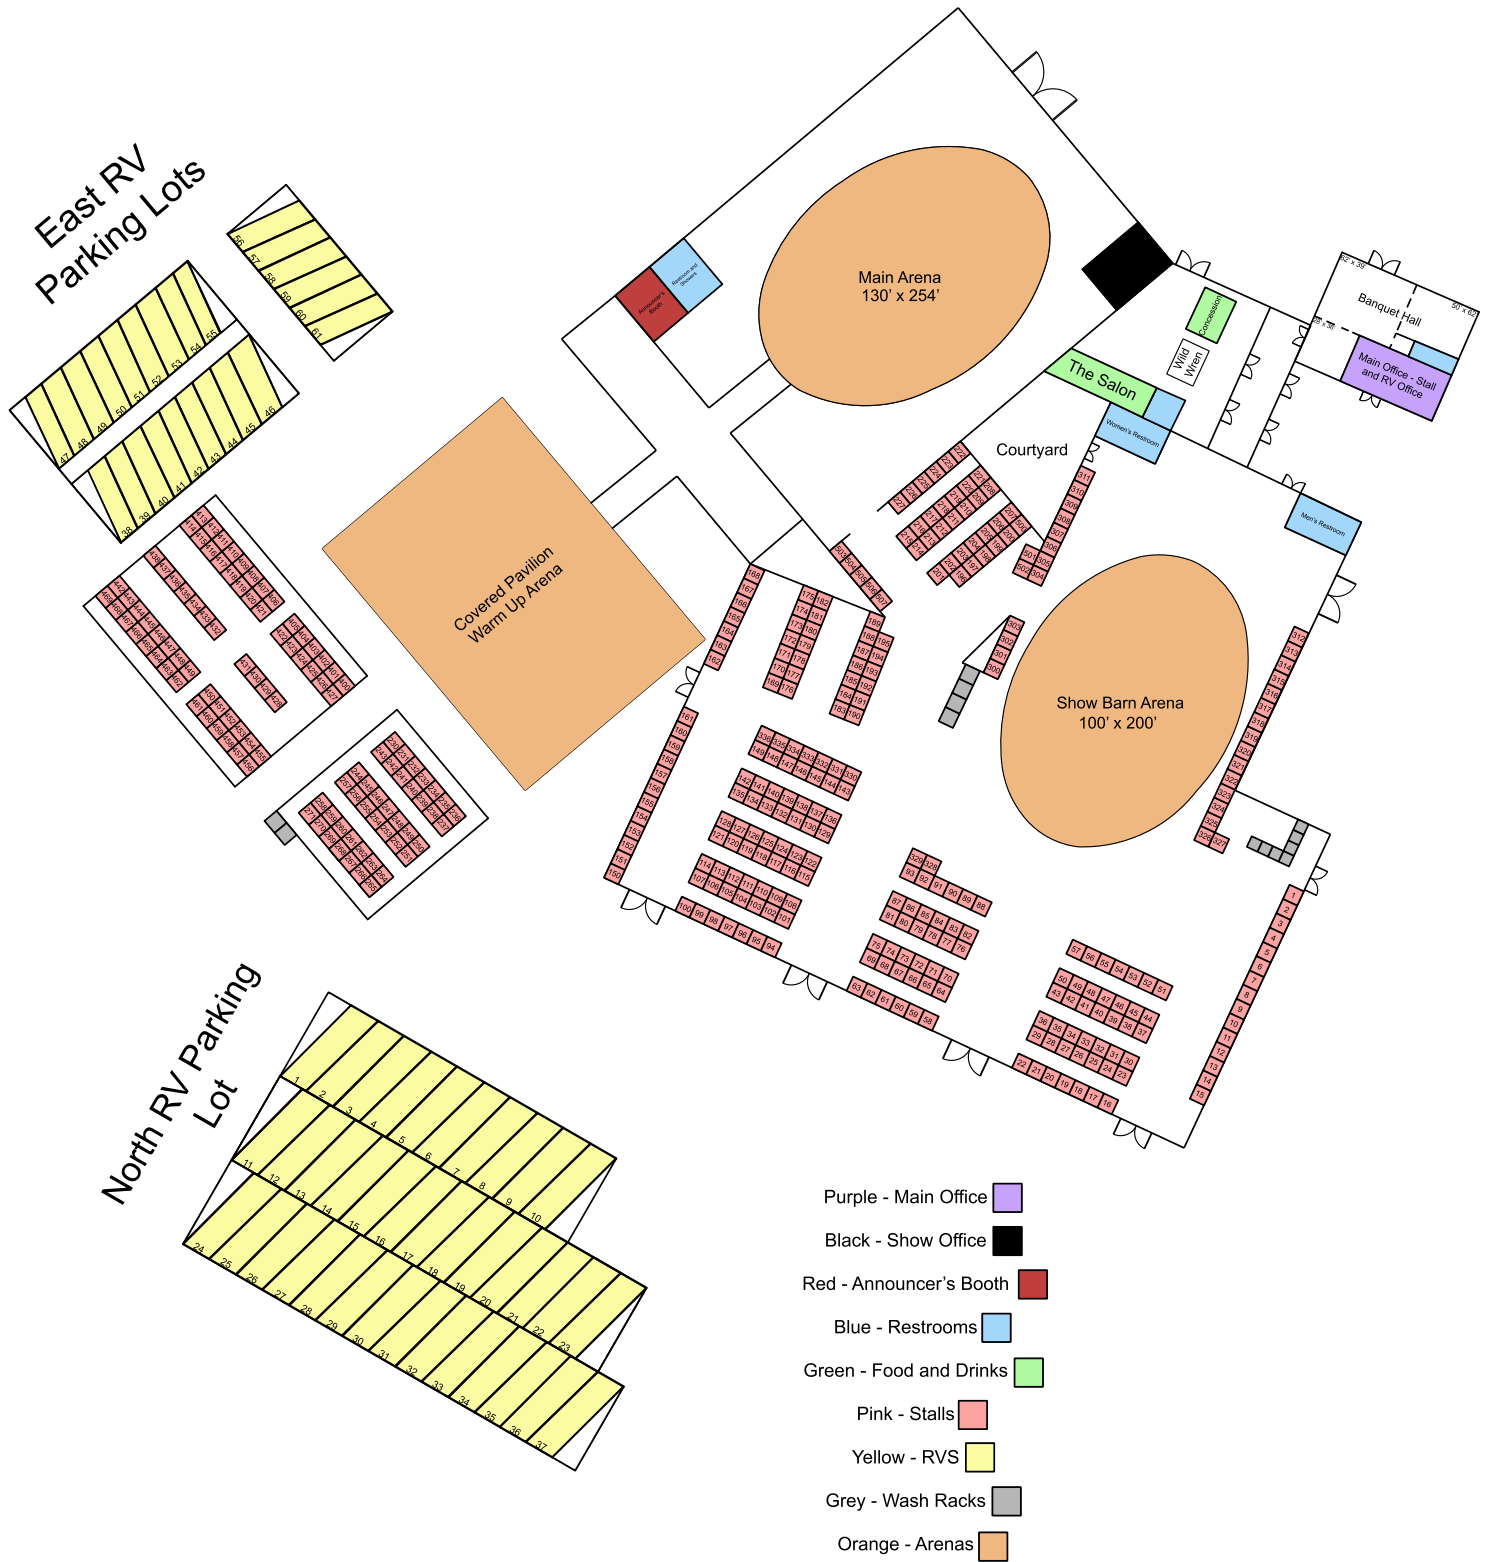

# Somervell County Expo Center

- Purple - Main Office
- Black - Show Office
- Red - Announcer's Booth
- Blue - Restrooms
- Green - Food and Drinks
- Pink - Stalls
- Yellow - RVS
- Grey - Wash Racks
- Orange - Arenas